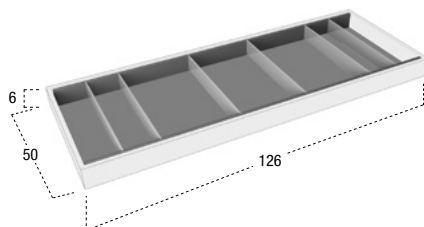

L 126

07 Attrezzatura con 6 divisori in cristallo fumé.
Internal drawer accessory with 6 dividers in fumé glass.

P	L	ART.
50	126	SRC54126 SRI54126

Vaschetta porta oggetti per cassetti H 18 cm.
Storage compartment for drawers H 18 cm.

P	L	ART.
40/47	22	SRV4022
54	22	SRV5422