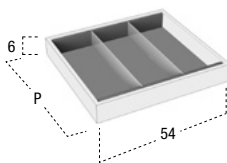

L 54

07 Attrezzatura con 2 divisori in cristallo fumé.
Internal drawer accessory with 2 dividers in fumé glass.

P	L	ART.
40/47	54	SRC4054 SRI4054
50/54	54	SRC5454 SRI5454