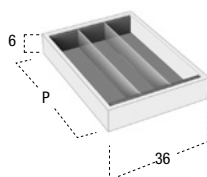

L 36

07 Attrezzatura con 2 divisori in cristallo fumé.
Internal drawer accessory with 2 dividers in fumé glass.

P	L	ART.
40/47	36	SRC4036 SRI4036
54	36	SRC5436 SRI5436