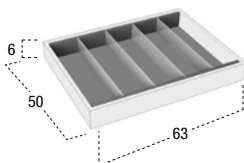

L 63

07 Attrezzatura con 4 divisori in cristallo fumé.
Internal drawer accessory with 4 dividers in fumé glass.

P	L	ART.
50	63	SRC5463 SRI5463